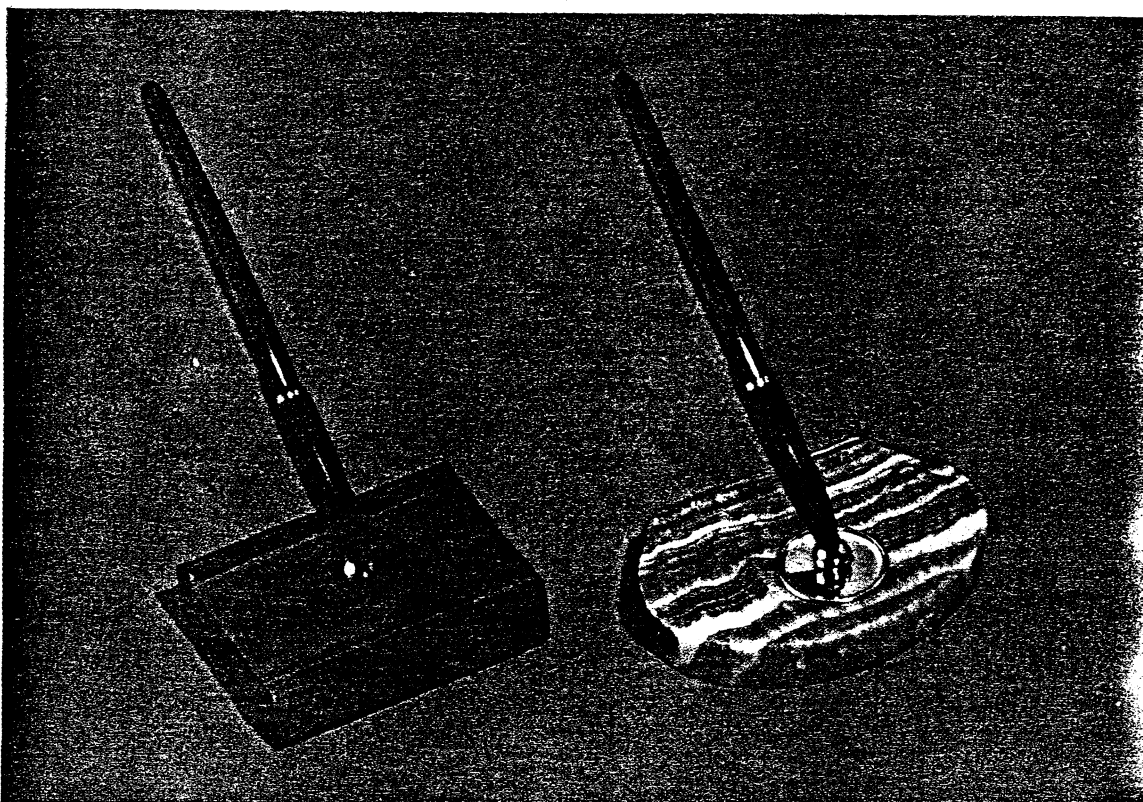

Parker "51" MAGNETIX Desk Sets

(OUT OF STOCK)

MODEL NO. 90-105

Channeled, black finish anodized aluminum with black "51" pen and holder, 3 x 4" . . . . . $15.00.

MODEL NO. 90-128

Rounded brown onyx with ornamental escutcheon. Black "51" pen and holder, 3½ x 5" . . . . . $17.50.
No. 90-129: same base with maroon pen and holder.